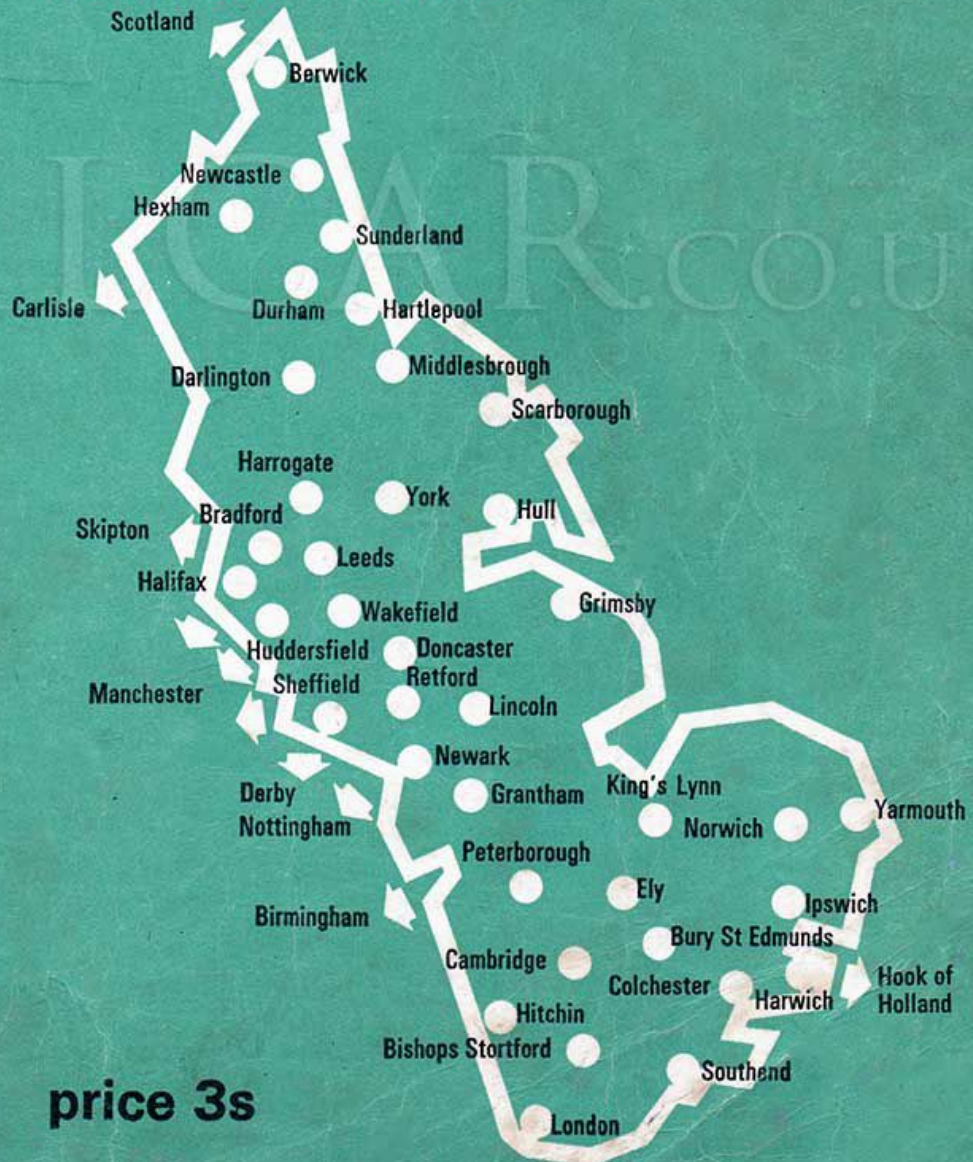

Passenger Timetable

6 May 1968 to 4 May 1969

EASTERN

London
Eastern Counties
East Midlands
Northern England

price 3s