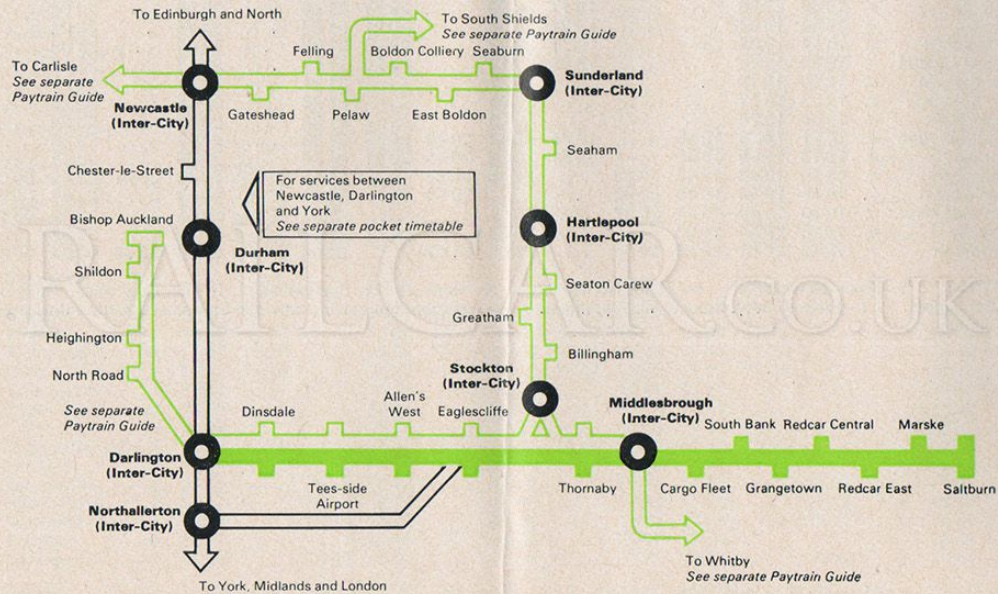

Inter-City and Paytrain service route diagram

BR (E) E62 (11/76) C.40 BR 35032/34 L & B

PAYTRAIN

GUIDE

Darlington - Saltburn

2 May 1977 to 7 May 1978

Season Tickets, Tickets in advance, Reservations

By personal or postal application to Darlington
Stockton, Middlesbrough, Redcar Central or
Saltburn stations. Or to your Travel Agent (not
Season Tickets).